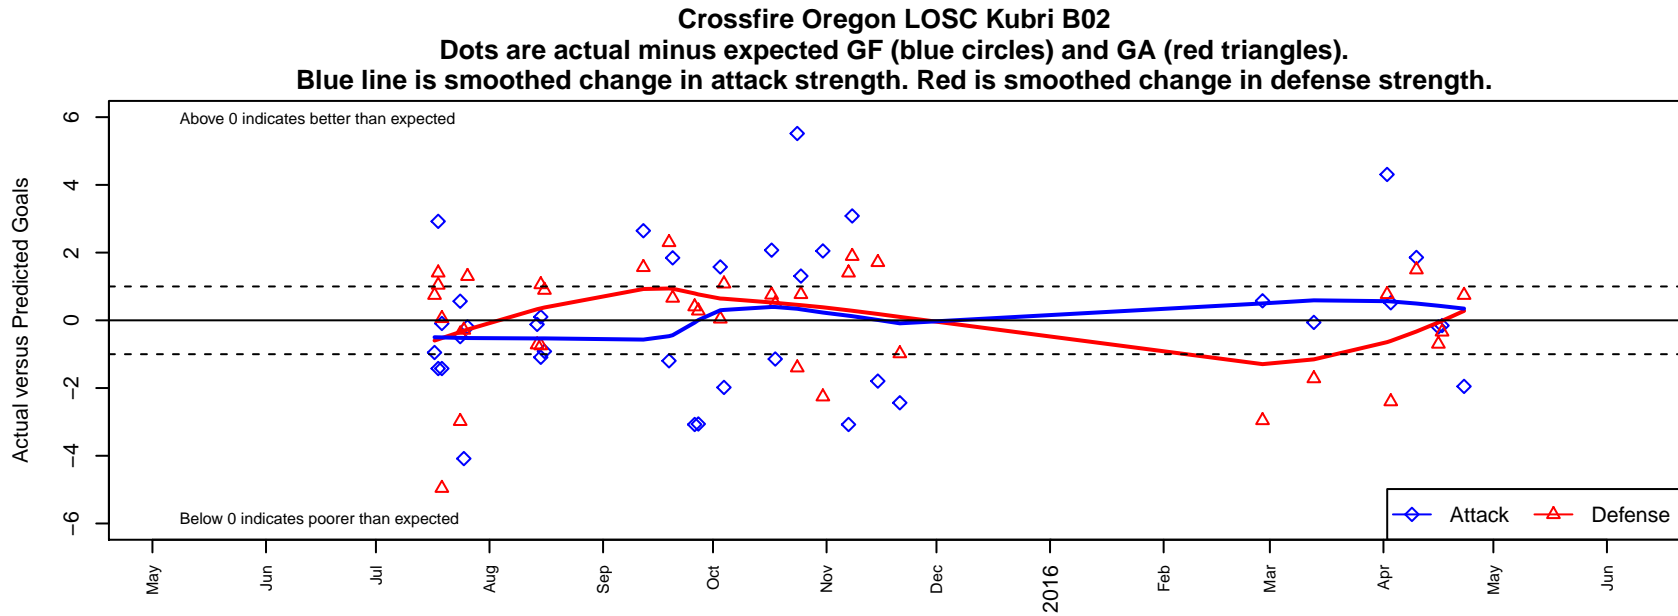

Crossfire Oregon LOSC Kubri B02

Crossfire Oregon
 Lake Oswego, OR
 B02 total strength=929
 attack=2.86 defense=0.86
 fall league = PTT B02 Div 1 Green
 spr league = Spr OYS B02 Div 1 Green
 notes= LOSC Kubri

**attack and defense variance (black dot)
relative to other teams
and top 10 in region**

**attack and defense rating
relative to others at age
and all opponents in last 13 months**

Performance relative to 13 month average