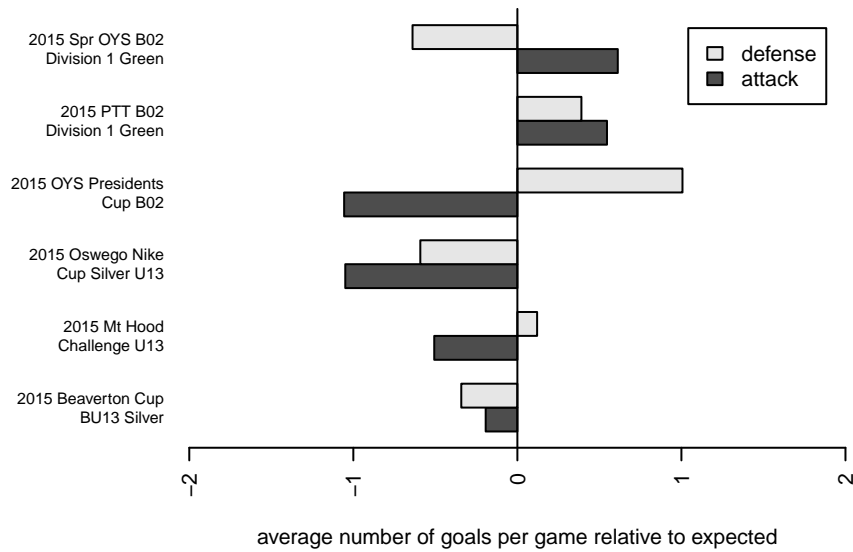

Crossfire Oregon LOSC Kubri B02

Crossfire Oregon
 Lake Oswego, OR
 B02 total strength=929
 attack=2.86 defense=0.86
 fall league = PTT B02 Div 1 Green
 spr league = Spr OYS B02 Div 1 Green
 notes= LOSC Kubri

alt names used:
 LAKE OSWEGO KUBRI (OR)
 LOSC Kubri
 LOSC Kubri
 LOSC 02 Kubri
 LOSC 02 Kubri
 LOSC 02 Kubri

Venues played:
 2015 Beaverton Cup BU13 Silver
 2015 Oswego Nike Cup Silver U13
 2015 Mt Hood Challenge U13
 2015 PTT B02 Division 1 Green
 2015 OYS Presidents Cup B02
 2015 Spr OYS B02 Division 1 Green

**attack and defense variance (black dot)
relative to other teams
and top 10 in region**

**attack and defense rating
relative to others at age
and all opponents in last 13 months**

Performance relative to 13 month average