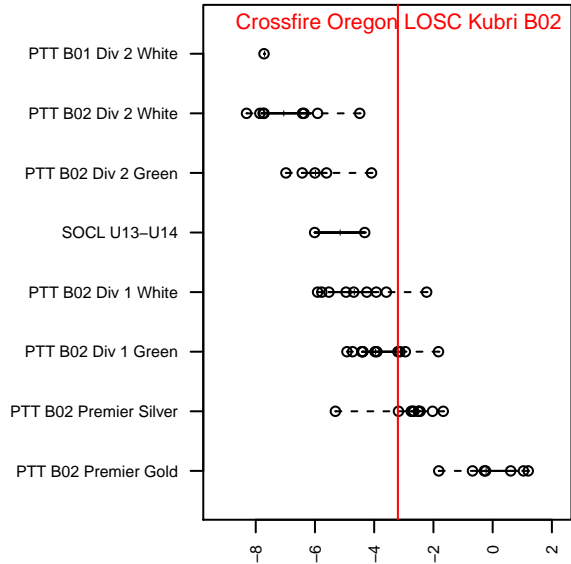

Crossfire Oregon LOSC Kubri B02

Crossfire Oregon
 Lake Oswego, OR
 B02 total strength=929
 attack=2.86 defense=0.86
 fall league = PTT B02 Div 1 Green
 spr league = Spr OYS B02 Div 1 Green
 notes= LOSC Kubri

alt names used:
 LAKE OSWEGO KUBRI (OR)
 LOSC Kubri
 LOSC Kubri
 LOSC 02 Kubri
 LOSC 02 Kubri
 LOSC 02 Kubri

Venues played:
 2015 Beaverton Cup BU13 Silver
 2015 Oswego Nike Cup Silver U13
 2015 Mt Hood Challenge U13
 2015 PTT B02 Division 1 Green
 2015 OYS Presidents Cup B02
 2015 Spr OYS B02 Division 1 Green

**attack and defense variance (black dot)
relative to other teams
and top 10 in region**

**attack and defense rating
relative to others at age
and all opponents in last 13 months**

Performance relative to 13 month average